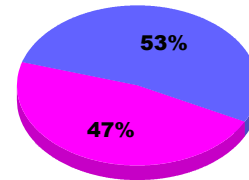

Gender Comparison 2012-2013

Jul/Aug/Sep

Legend: Male (Blue), Female (Magenta)